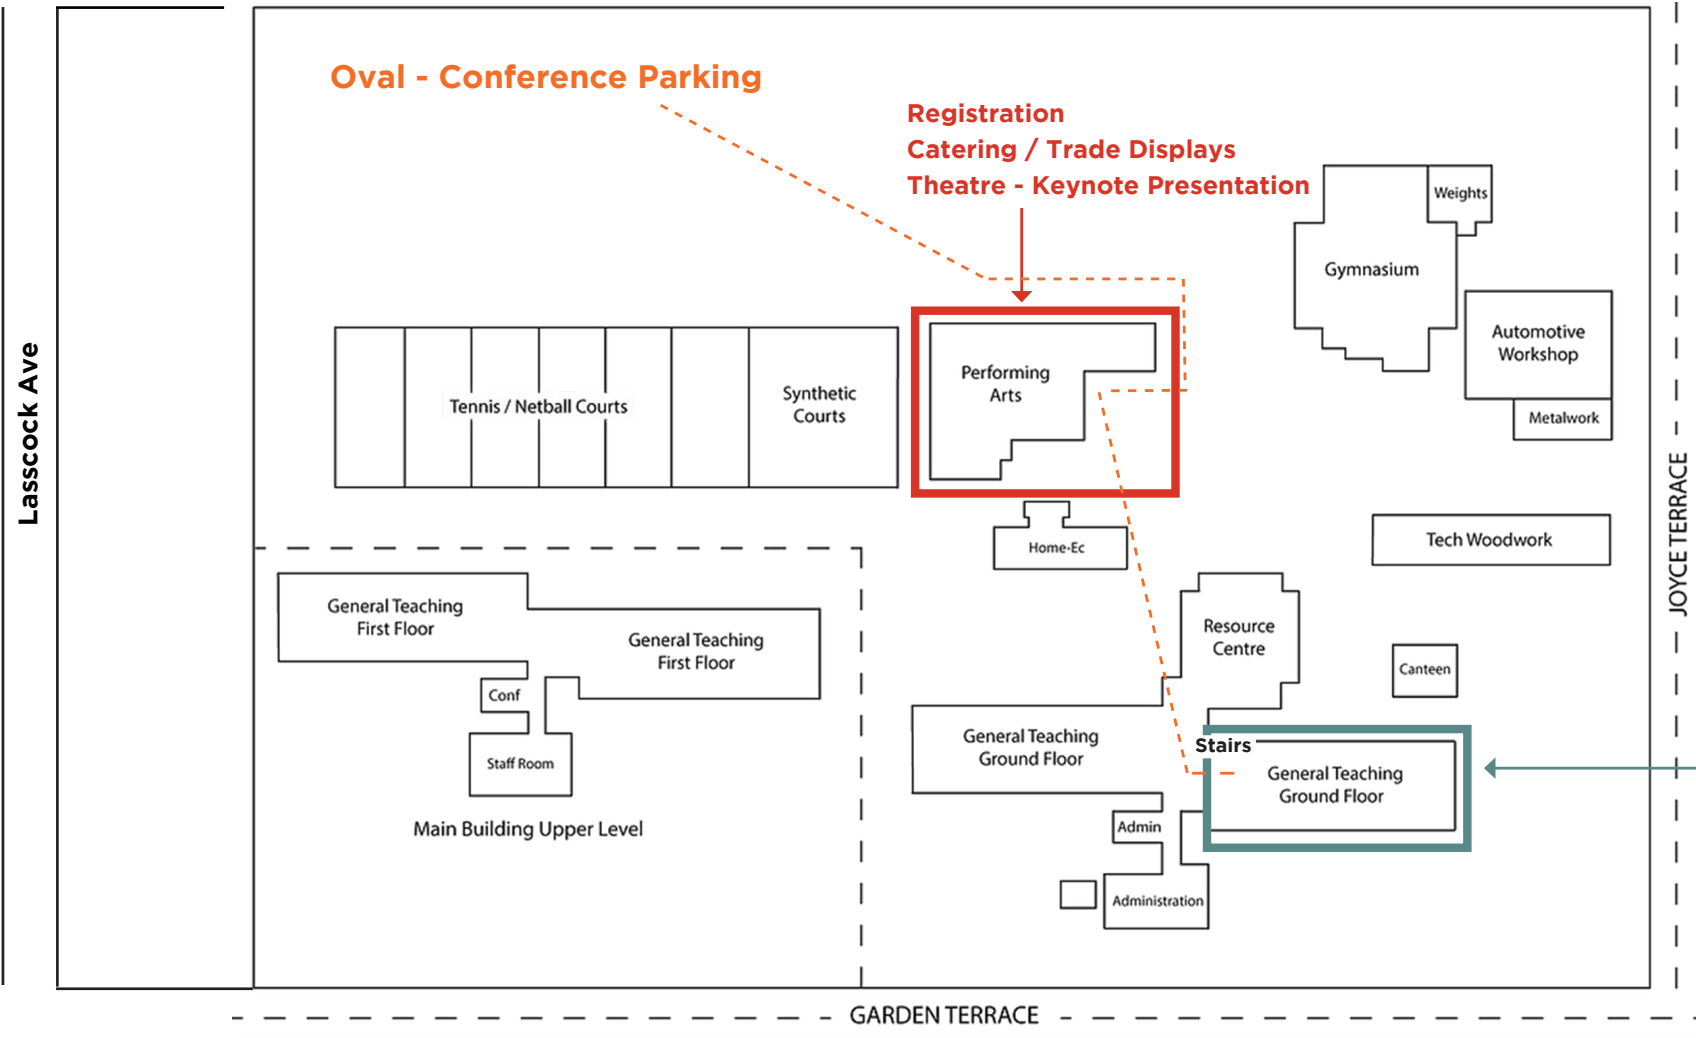

# Venue Map - Underdale High School

Riverview Dr (access to back of Oval for parking)

## Workshop Sessions Ground Floor

- Rooms CO02, CO06, CO09, CO11

## First Floor

- Rooms KN09, KN11, KN13, KN15