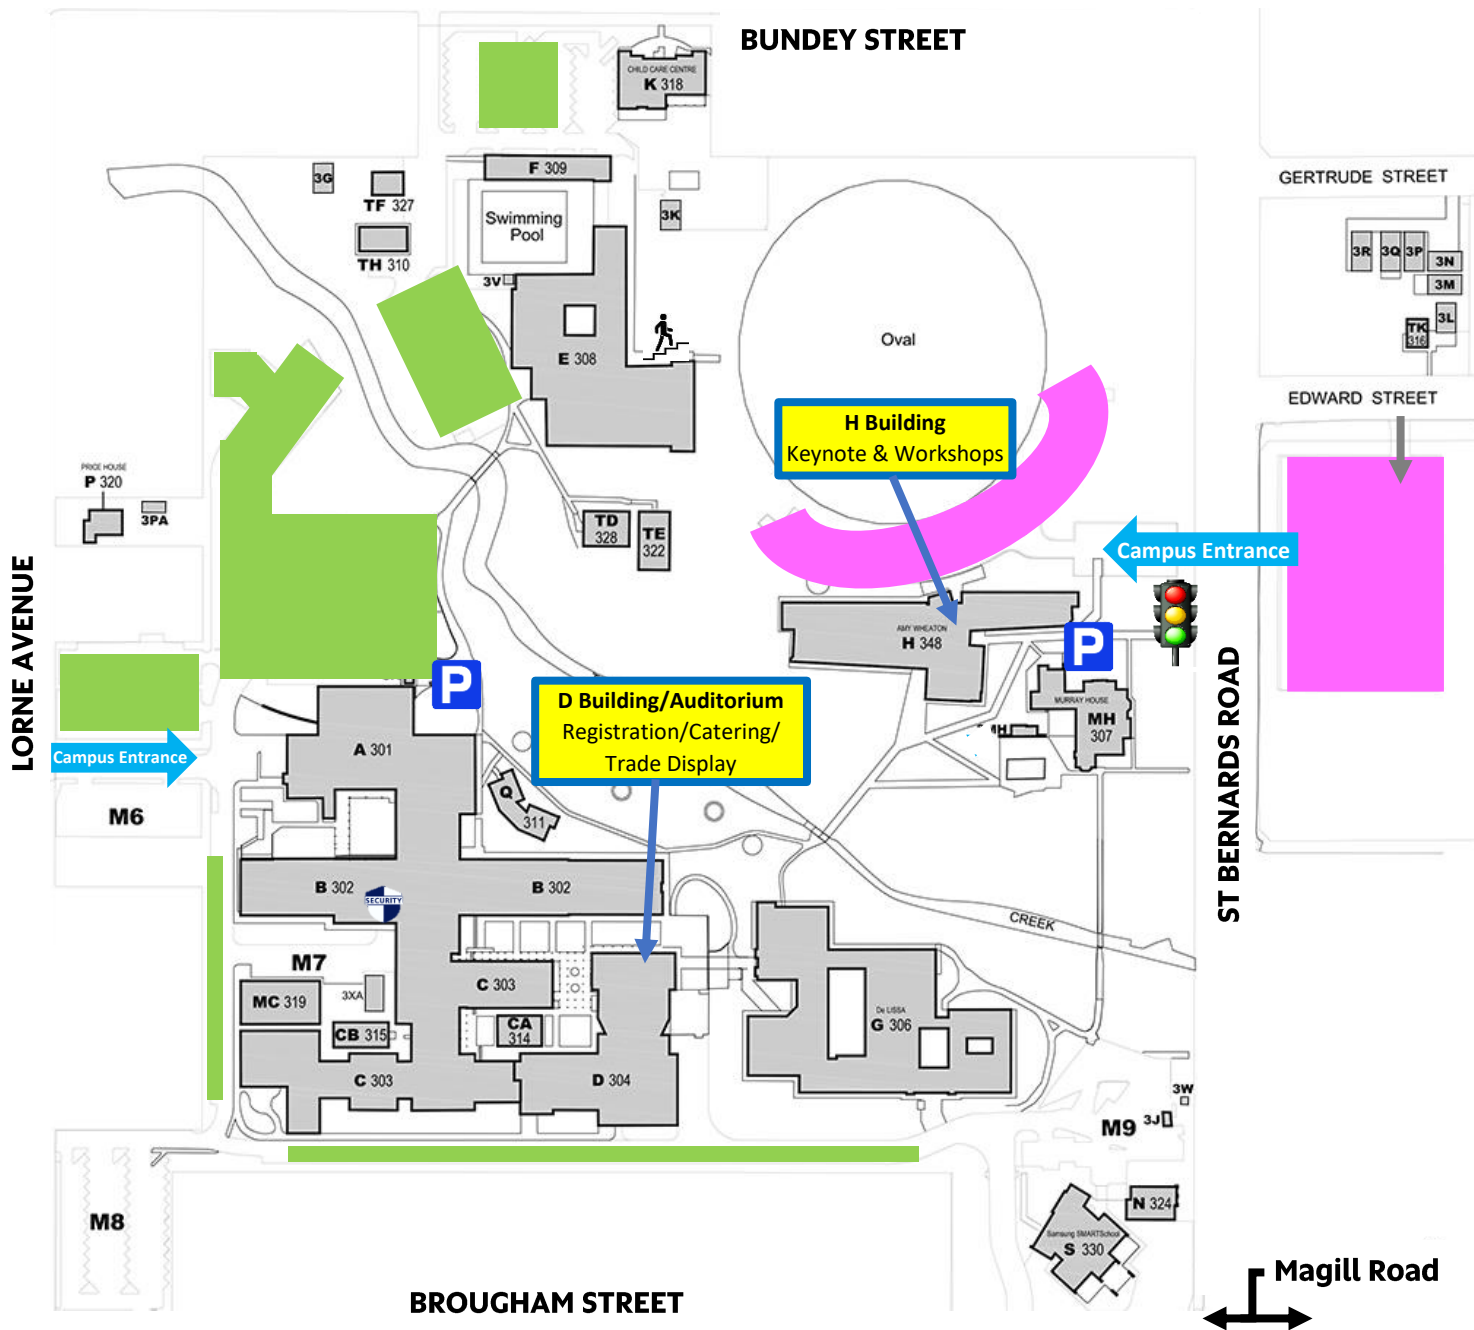

Magill Campus Visitor Parking Map

DIRECTIONS TO CAMPUS:

- If driving on **Magill Road** turn left onto St Bernards Road. Campus will be on your left, entrance just after pedestrian lights. Parking is available on campus or turn right onto Edward street for more parking options.
- If driving on **St Bernards Road** the campus will be on your right, entrance just before the pedestrian lights. Parking is available on campus or turn left onto Edward Street for more parking options.

PARKING DETAILS:

- Parking in pink (& green) zone included as part of conference registration.

PUBLIC TRANSPORT – off at stop 20:

- 106 from City
- H20 from Paradise

-  **Best Visitor Parking Areas**
-  **Additional Visitor Parking Areas**